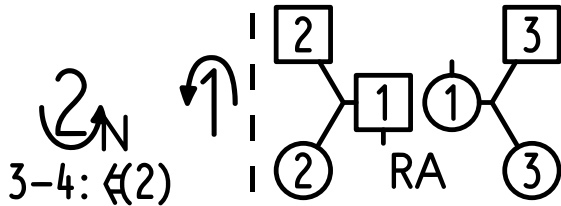

# THE IRISH ROVER

Cosh: 22 SCD + 2

R32

RL  
DIAG.