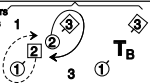

THE DAMFLASK STRATHSPEY

3x32 S

1 2 3 2

S **T**_{R₄³²}

1x 2 3x 2

S **T**_{L₄³²}

Comers
Pass
&
Turn

T_B